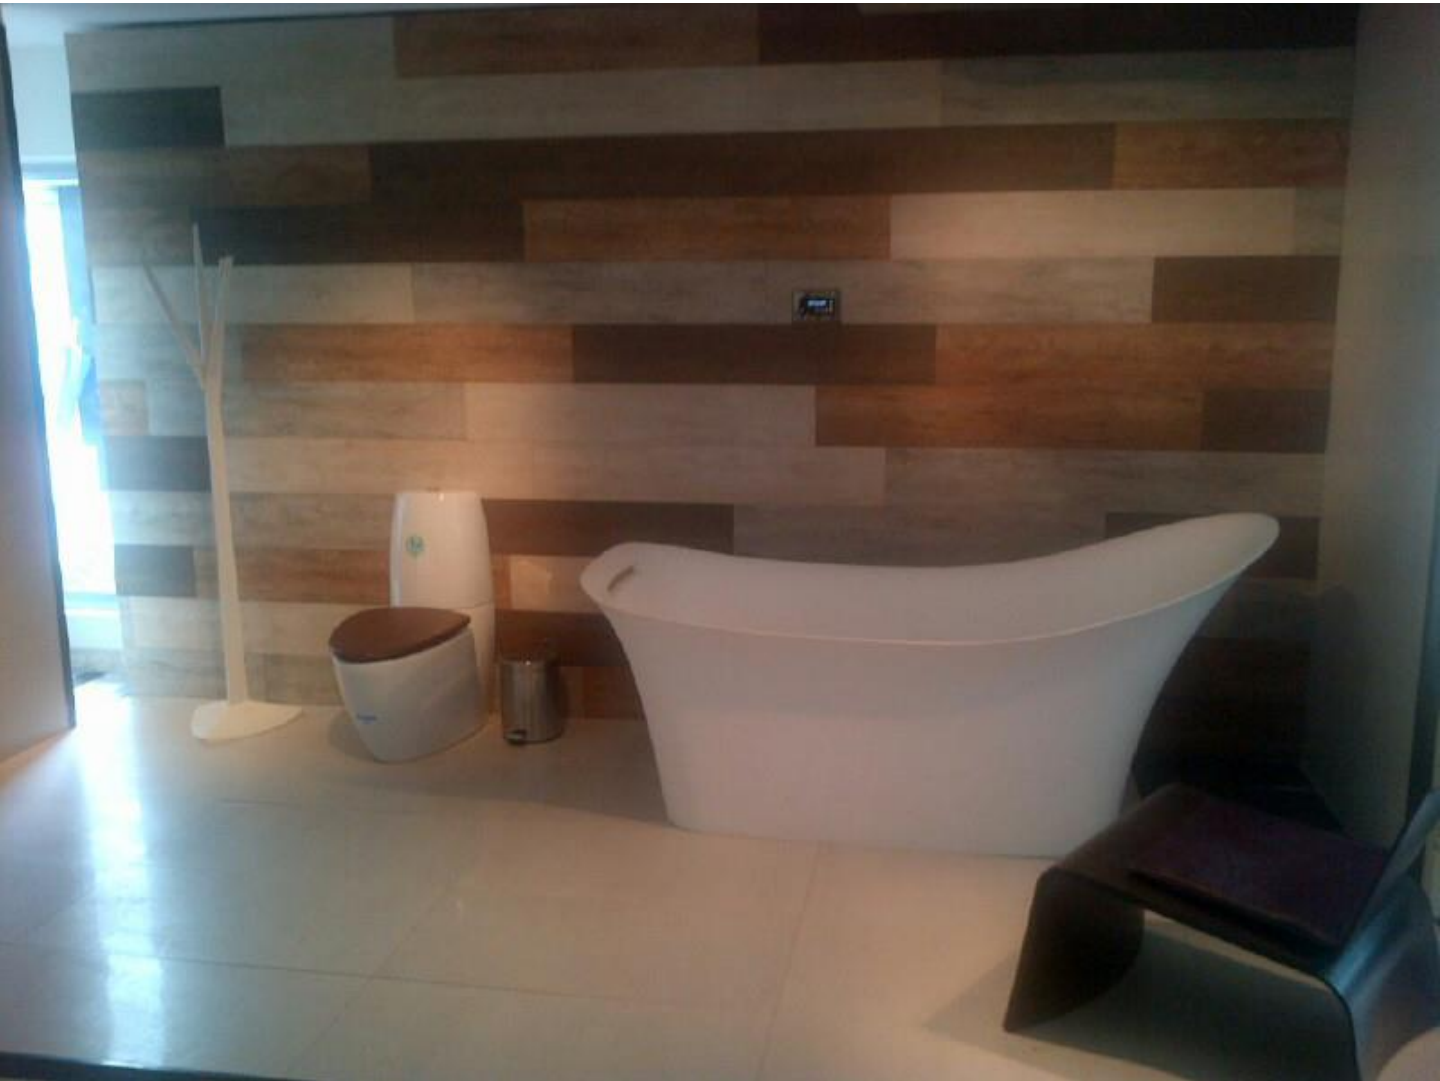

Veneto Series