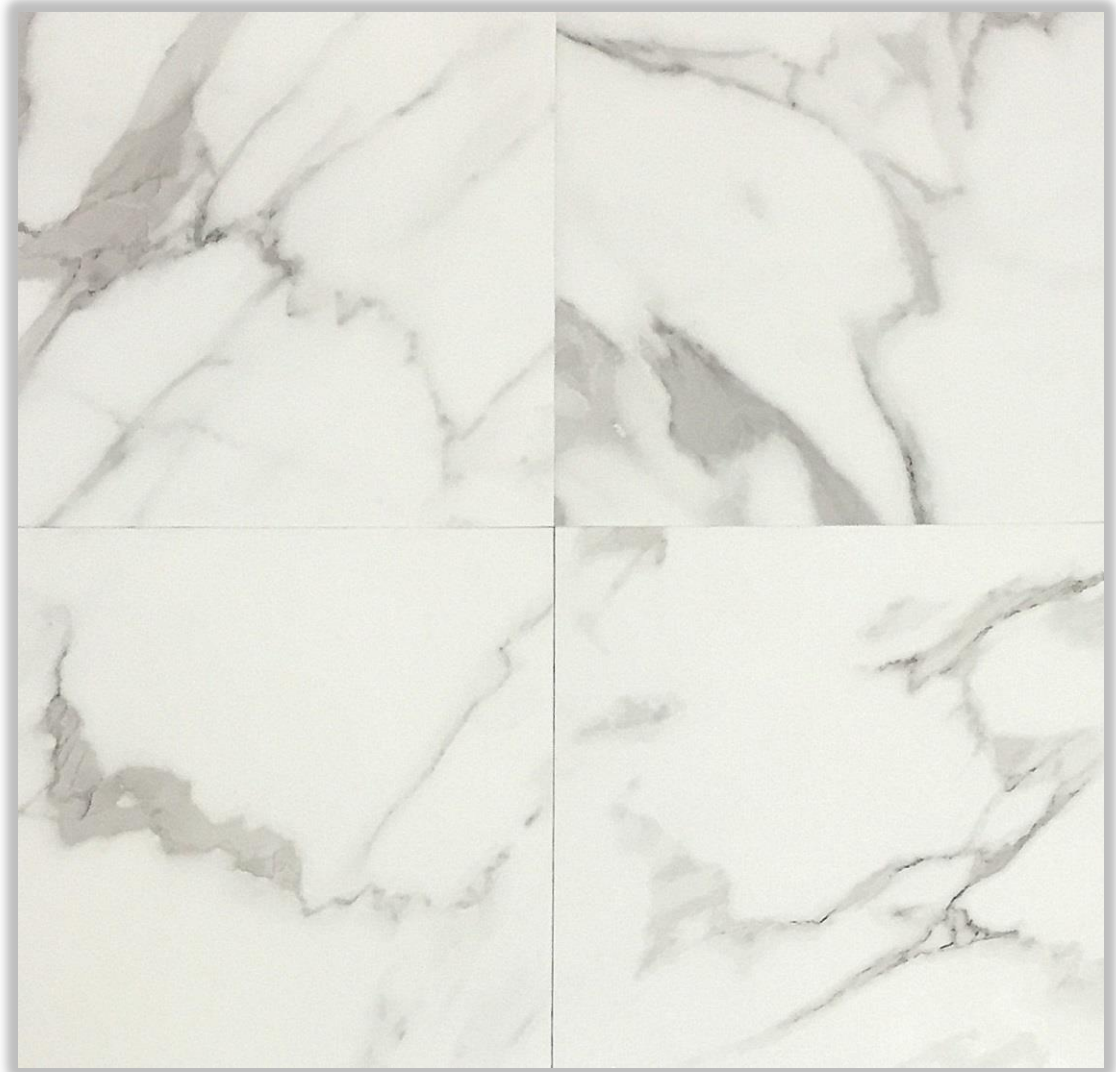

Casa Blanca

Series

Casa Blanca *Series*

CASA BLANCA 24"x24"

| 1 Box = 4 Pcs /70 Lbs. /15.5sqft | 1 Pallet = 36 Boxes /2520 Lbs.

Casa Blanca *Series*

Specifications

Format:
24" x 24"