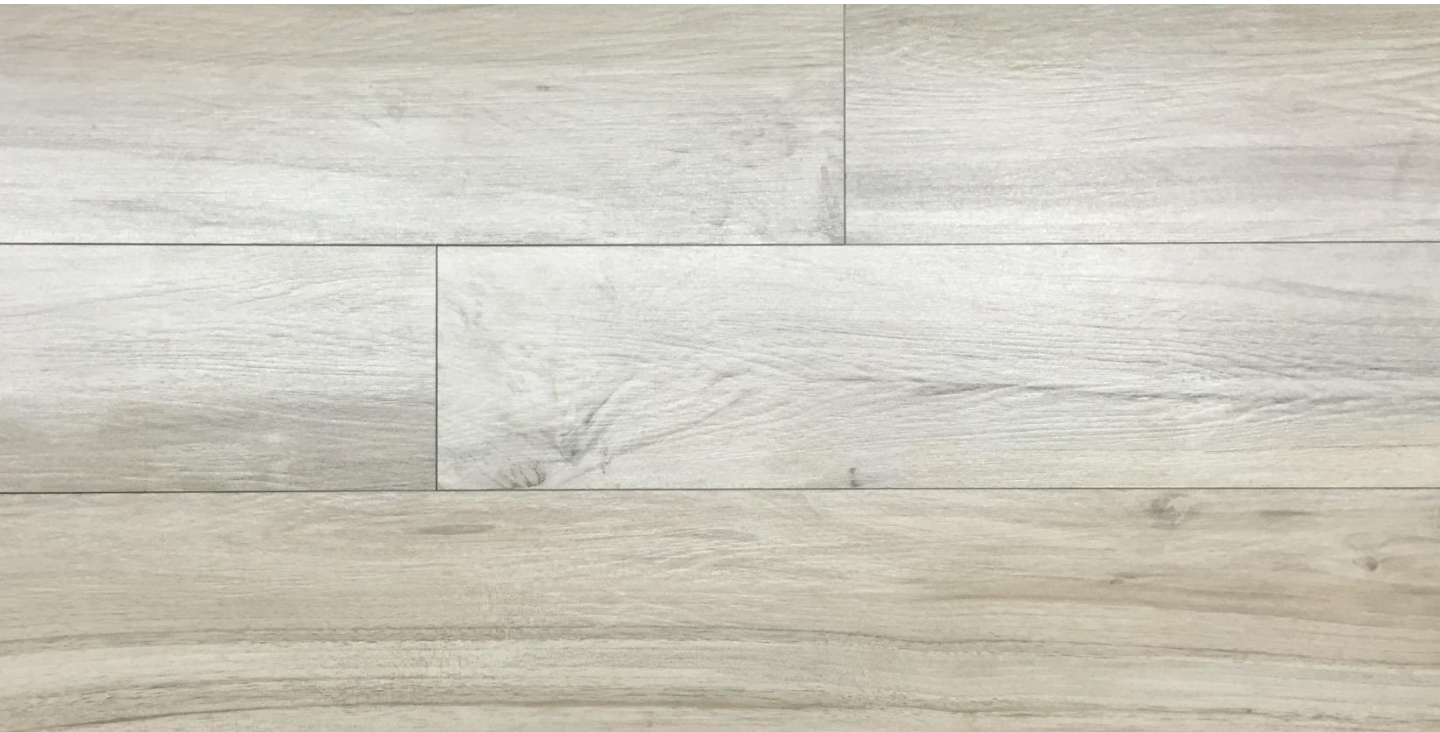

Antico

Series

Antico *Series*

Antico Cream 8"x48"

| 1 Box = 5 Pcs /75 Lbs. /13sqft | 1 Pallet = 39 Boxes /2925 Lbs.

Antico *Series*

Antico Grey 8"x48"

| 1 Box = 4 Pcs /60 Lbs. /10.34sqft | 1 Pallet = 38 Boxes /2280Lbs.